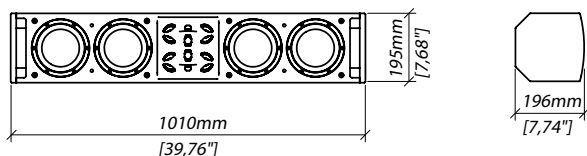

DIMENSIONS

CONNECTIONS

Use a Hi-pass filter to prevent speaker damage and distorted sound by eliminating low non-audible frequencies in the input signal.

Do not exceed the input powers, abovementioned in the specifications, while exploiting the speaker system.

The speaker system comes with banana terminals for connection to the amplifier.

SAFETY INSTRUCTIONS

1. Do not pour liquids on the speaker system - this may cause driver cone destruction and an unappealing speaker appearance. Do not allow direct sunlight on the speaker cone - this will reduce its resource dramatically. For fire safety do not install the speaker system near open flames or heating elements.

2. Do not use the speaker system with the damaged connector or speaker cable - this is an electric shock hazard and fire hazard.

3. Make sure the speaker system is firmly set up on the ceiling, stage, or wall (where applicable).

4. While setting the speaker system up on a slope or slippery surface, make necessary arrangements to avoid its movement due to its vibration.

5. This loudspeaker system is capable of delivering a significant sound pressure level. To avoid permanent or temporary hearing damage or loss, prolonged exposure to sound pressure levels exceeding values over 90 dB should be limited.

SPECIFICATIONS

Frequency response (-6 dB)	50 – 18000 Hz
Max continuous SPL ²	117 dB
Sensitivity (1W/1m half-space) ¹	93,5 dB
High-frequency driver	4x 1-inch dome tweeter, 0,75-inch voice coil
Mid frequency driver	4x 2-inch midrange, 0,75-inch voice coil
Low/Mid frequency driver	4x 6,5-inch woofer, 1,4-inch voice coil, TeXtreme cone
Coverage	90° H / 40° V or 40° H / 90° V rotatable
Nominal impedance	4 Ohm
Power rating ³	300 W
Mounting	U-bracket
Connectors	Banana terminal
Dimension (W x H x D)	1010 x 195 x 196 mm
Net weight	12 kg
¹ - dBSPL, IEC 60268-5 pink noise, 1W / 1m, half- and free- space ² - dBSPL RMS, IEC 60268-5 pink noise, measured on nominal power ³ - 2 hour power test, IEC filtered noise, 6 dB crest factor